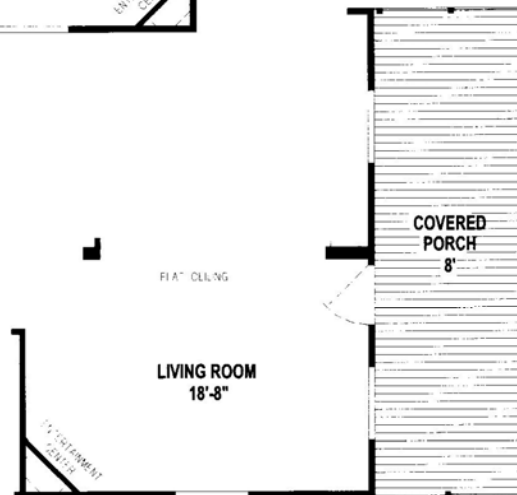

  
**Lincoln Homes**  
 QUALITY BUILT ON EXPERIENCE

**Model #K500**  
 1158 square feet  
 3 beds, 2 baths

**PRICE INCLUDES:**  
  
 Frost Piers  
 Stone Skirt  
  
 Complete Delivery & Finish  
 Central Air

OPTION PORCH / ALTERNATE ENTRY

**Model #K500**  
 1158 square feet  
 3 beds, 2 baths

<b>Base Price</b>	<b>\$64,995</b>
<b><u>This home displays the following options:</u></b>	
2x6 Walls (Incl R19 Wall INSL)	\$720
OSB Sides Replace Fome Core	\$280
Architectural Shingles	\$485
Shutters - F&DS	\$125
Ext. FF Faucet - KIT/ODS	\$35
Tiled Entry	\$50
Finished Drywall Charges	\$765
Furnace - Nordyne High Efficiency Down-Flow	\$610
Wire/Dual Switch LR Paddle Fan Center	\$50
200 Amp Service	\$70
40 Elect W/H	\$50
Dishwasher	\$595
Spacesaver Microwave	\$345
Single Lever Faucet - KIT	\$25
Center Shelves in Kitchen	\$50
Steel/9-Lite R. Door 34x82 RH	\$55
Steel w/Sunburst F. Door 36x82 LH	\$55
Upgrade Trim	\$315
<b>Price of Options:</b>	<b>\$4,680</b>
<b>Total with options shown:</b>	<b>\$69,675</b>