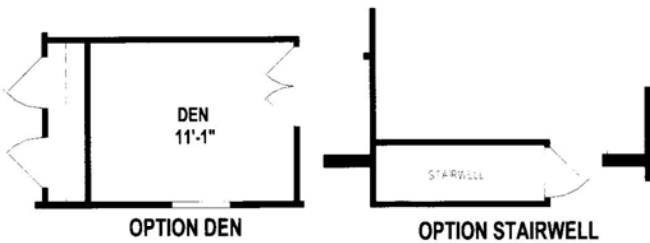

  
**Lincoln Homes**  
 QUALITY BUILT ON EXPERIENCE

**Model #K500**  
 1158 square feet  
 3 beds, 2 baths

**PRICE INCLUDES:**  
  
 Frost Piers  
 Stone Skirt  
  
 Complete Delivery & Finish  
 Central Air

OPTION PORCH / ALTERNATE ENTRY

**Model #K500**  
 1158 square feet  
 3 beds, 2 baths

<b>Base Price</b>	<b>\$64,995</b>
<b><u>This home displays the following options:</u></b>	
2x6 Walls (Incl R19 Wall INSL)	\$720
OSB Sides Replace Fome Core	\$280
Architectural Shingles	\$485
Shutters - F&DS	\$125
Ext. FF Faucet - KIT/ODS	\$35
Tiled Entry	\$50
Finished Drywall Charges	\$765
Furnace - Nordyne High Efficiency Down-Flow	\$610
Wire/Dual Switch LR Paddle Fan Center	\$50
200 Amp Service	\$70
40 Elect W/H	\$50
Dishwasher	\$595
Spacesaver Microwave	\$345
Single Lever Faucet - KIT	\$25
Center Shelves in Kitchen	\$50
Steel/9-Lite R. Door 34x82 RH	\$55
Steel w/Sunburst F. Door 36x82 LH	\$55
Upgrade Trim	\$315
<b>Price of Options:</b>	<b>\$4,680</b>
<b>Total with options shown:</b>	<b>\$69,675</b>