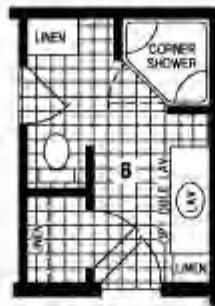

Lincoln Homes

QUALITY BUILT ON EXPERIENCE

Model #D502MC

1343 square feet

2 beds, 2 baths

INCLUDES:

- Delivery
- Installed on your basement
- Blueprints
- Post jacks
- Basement stairs
- Tax

OPTION ISLAND KITCHEN

OPTION CORNER SHOWER BATH

Model #D502MC

1343 square feet

2 beds, 2 baths

D502MC

This home displays the following options:

- 8' Sidewalls Corners
- Cedar trim package
- Decorator wall, stairwell
- Architectural shingles
- Rounded Corners
- Clay Window/Door Pkg
- Ice Guard - 2 Rows
- LP Smartside siding, Tyvek® HomeWrap®, wood lineals
- Flooring Upgrade
- Carpet Upgrade
- Painted Walls - KIT/DR, ODS
- Wood Fireplace - Chase
- Wire/Dual Switch/Paddle Fan/Light KIT - LR
- Support/Dual Switch BRs Paddle Fans - 2
- Exterior Phone Interface & 4 Jacks
- TV Jacks - 4
- Eyeball Lights - 3 Extra
- 3 way switch at Hall & KIT sink
- Pendant Light Replace STD - 2
- 3 way switch at Hall & DR
- 3 way switch DR chandelier
- Décor Light - Stairwell - 2
- CO/smoke alarm dual sensor combo
- 3 way switch MBR
- Floor RECEP LR center 18" off marriage line
- EXTRA EXT recep at DR/end wall/patio door
- split UTIL closet w/stub wall
- 1/2 coat closet & 1/2 linen w/4 shelves
- Full Wall Ceramic - KIT
- GEM-LOC Edging - KIT
- Whirlpool Appliance Pkg, Black - KIT
- Full extension drawer glides, all drawers - KIT
- DBL tilt out tray - KIT
- GEM-LOC Edging - M. Bath
- GEM-LOC Edging - H. Bath
- Deck tub REPL corner tub
- Ceramic b. splash, edge & deck surface of tub deck
- Stool OH Cab H. Bath
- 48" Honeyoak Triview Med Cab - M. Bath
- Double lavs - M. Bath
- Arched Glass Fr. Door
- Vert. Blind at Patio Doors - 2
- Tempered glass on 1-LR WD by door
- 6 panel passage doors
- Brown blinds - all
- Drapery
- Split LR WDS to accommodate pocket door M. Bath to closet
- Hardwood Trim Pkg
- Hardwood Base Trim - all cabinets