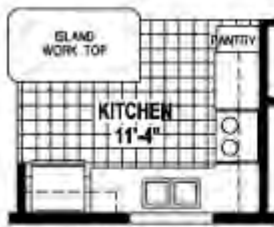

Lincoln Homes

QUALITY BUILT ON EXPERIENCE

Model #D502MC

1343 square feet

2 beds, 2 baths

INCLUDES:

- Delivery
- Installed on your basement
- Blueprints
- Post jacks
- Basement stairs
- Tax

OPTION ISLAND KITCHEN

OPTION CORNER SHOWER BATH

Model #D502MC

1343 square feet

2 beds, 2 baths

D502MC

This home displays the following options:

- 8' Sidewalls Corners
- Cedar trim package
- Decorator wall, stairwell
- Architectural shingles
- Rounded Corners
- Clay Window/Door Pkg
- Ice Guard - 2 Rows
- LP Smartside siding, Tyvek® HomeWrap®, wood lineals
- Flooring Upgrade
- Carpet Upgrade
- Painted Walls - KIT/DR, ODS
- Wood Fireplace - Chase
- Wire/Dual Switch/Paddle Fan/Light KIT - LR
- Support/Dual Switch BRs Paddle Fans - 2
- Exterior Phone Interface & 4 Jacks
- TV Jacks - 4
- Eyeball Lights - 3 Extra
- 3 way switch at Hall & KIT sink
- Pendant Light Replace STD - 2
- 3 way switch at Hall & DR
- 3 way switch DR chandelier
- Décor Light - Stairwell - 2
- CO/smoke alarm dual sensor combo
- 3 way switch MBR
- Floor RECEP LR center 18" off marriage line
- EXTRA EXT recep at DR/end wall/patio door
- split UTIL closet w/stub wall
- 1/2 coat closet & 1/2 linen w/4 shelves
- Full Wall Ceramic - KIT
- GEM-LOC Edging - KIT
- Whirlpool Appliance Pkg, Black - KIT
- Full extension drawer glides, all drawers - KIT
- DBL tilt out tray - KIT
- GEM-LOC Edging - M. Bath
- GEM-LOC Edging - H. Bath
- Deck tub REPL corner tub
- Ceramic b. splash, edge & deck surface of tub deck
- Stool OH Cab H. Bath
- 48" Honeyoak Triview Med Cab - M. Bath
- Double lavs - M. Bath
- Arched Glass Fr. Door
- Vert. Blind at Patio Doors - 2
- Tempered glass on 1-LR WD by door
- 6 panel passage doors
- Brown blinds - all
- Drapery
- Split LR WDS to accommodate pocket door M. Bath to closet
- Hardwood Trim Pkg
- Hardwood Base Trim - all cabinets