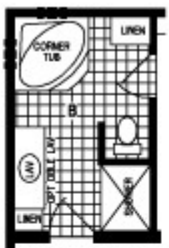

Lincoln Homes

QUALITY BUILT ON EXPERIENCE

Model #C615MA

1660 square feet

3 beds, 2 baths

INCLUDES:

Delivery

Installed on your basement

Blueprints

Post jacks

Basement stairs

Tax

OPTION CORNER TUB BATH

OPTION 48" SHOWER

OPTION MASTER BATH

OPTION LAUNDRY ROOM