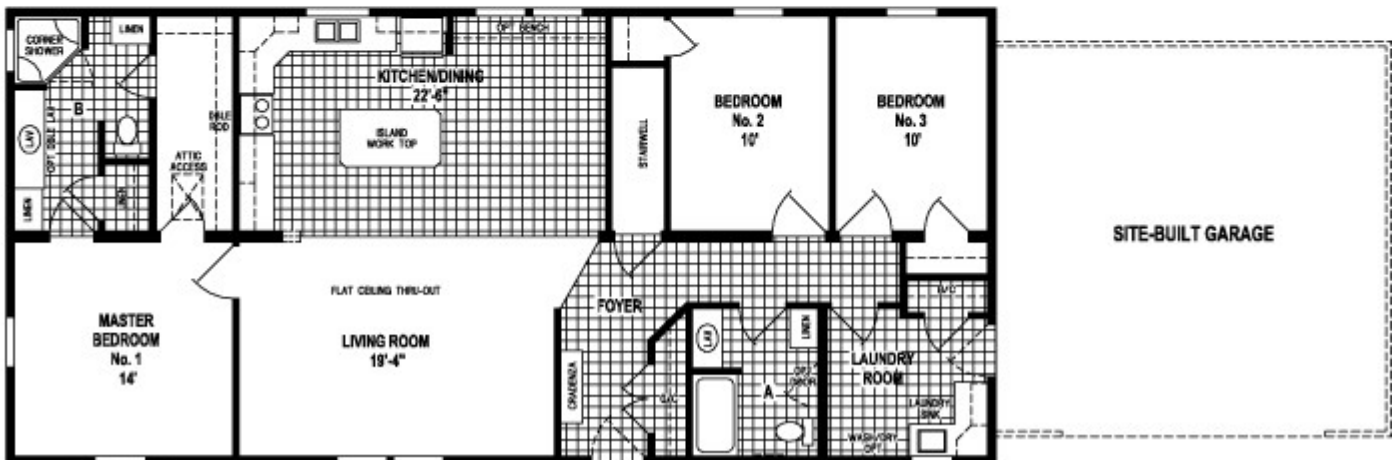

Lincoln Homes

QUALITY BUILT ON EXPERIENCE

Model #C615MA

1660 square feet

3 beds, 2 baths

INCLUDES:

Delivery

Installed on your basement

Blueprints

Post jacks

Basement stairs

Tax

OPTION CORNER TUB BATH

OPTION 48" SHOWER

OPTION MASTER BATH

OPTION LAUNDRY ROOM