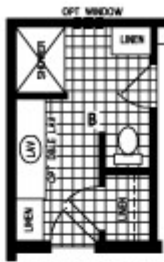

Lincoln Homes

QUALITY BUILT ON EXPERIENCE

Model #C615MA

1660 square feet

3 beds, 2 baths

INCLUDES:

Delivery

Installed on your basement

Blueprints

Post jacks

Basement stairs

Tax

OPTION CORNER TUB BATH

OPTION 48" SHOWER

OPTION MASTER BATH

OPTION LAUNDRY ROOM