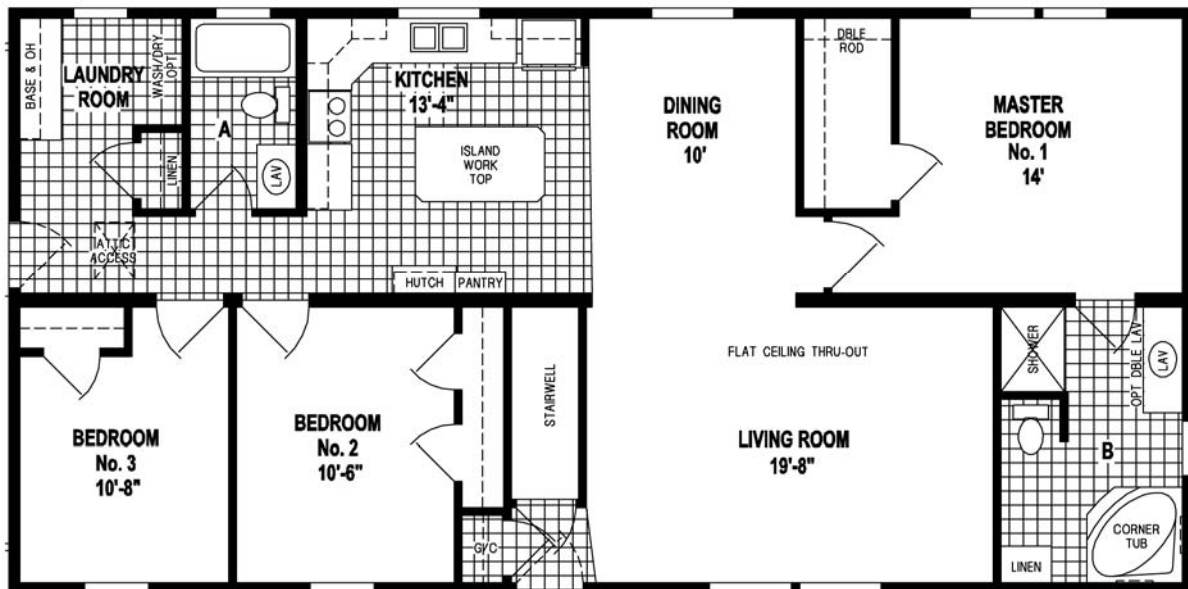

Lincoln Homes
 QUALITY BUILT ON EXPERIENCE

Model #620MB
 1549 square feet
 3 beds, 2 baths

PRICE INCLUDES:
 Delivery
 Installed on your basement
 Blueprints
 Post jacks
 Basement stairs
 Tax

Model #620MB
 1549 square feet
 3 beds, 2 baths

Base Price

\$88,168

This home displays the following options:

9' Flat Ceiling	\$1,120
Hi-Lo Kitchen Cabinets	\$100
2-Tier Accent Ceiling in DR	\$250
Rounded Corners	\$100
Decorator Wall Repl. Std Stairwell Wall	\$395
Modify BR1 Closet - Make Walk-In 1'8" from DR	\$150
Clay Window/Door Pkg	\$595
20' Dormer - LR/DS	\$475
Shutters - DS - 4	\$100
Floor Vinyl Charges - DR	\$110
1/2" Rebond Carpet Pad	\$100
Ship Loose 7' Carpet for Stairwell	\$181
Painted Walls - 2 Walls & Ceiling - DR	\$200
Wire/Dual Switch LR Paddle Fan - Center	\$50
Support/Dual Switch BR#1 Paddle Fan	\$10
Dual Switches for Bath Vent/Light - 2	\$20
Exterior Phone Interface & 3 Jacks	\$110
TV Jacks - 4	\$65
Can Lights in KIT - 3 Extra	\$180
Base Cab in Util	\$130
Laundry Sink in Util Base	\$195
GEM-LOC Edging - Util Base	\$48
Full Wall Ceramic - KIT	\$335
GEM-LOC Edging - Util Base	\$48
GE/Hometown Pack II	\$2,120
Bump Out at Sink - KIT	\$125
Wall Back Next to Stairwell	\$215
GEM-LOC Edging - M. Bath	\$40
GEM-LOC Edging - H. Bath	\$35
38" Triview Med Cabinet - M. Bath	\$250
Fire Door - Rear Door	\$45
Steel/8Panel Arched Glass Fr. Door	\$275
Vinyl Patio Door - DR/ODS	\$475
Vert. Blinds at Patio Door	\$115
Wood Valance at Patio Door	\$50
Credit Window Not in DR	-\$75
Drapery	\$480
Hardwood Trim Pkg	\$1,080
Hardwood Base Trim - KIT	\$50