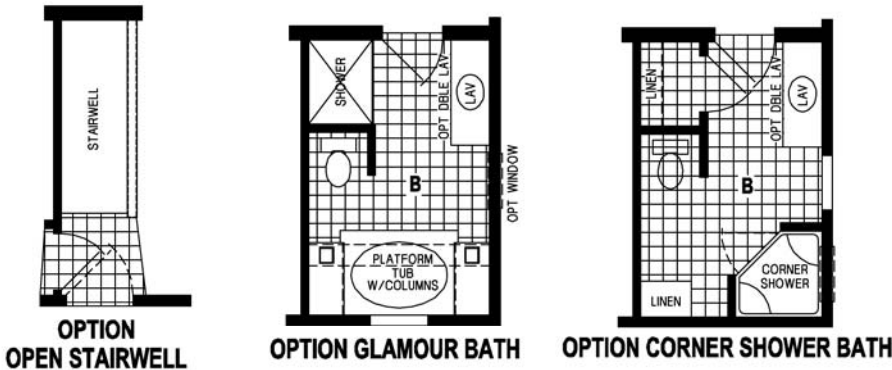

Lincoln Homes
 QUALITY BUILT ON EXPERIENCE

Model #620MB
 1549 square feet
 3 beds, 2 baths

PRICE INCLUDES:
 Delivery
 Installed on your basement
 Blueprints
 Post jacks
 Basement stairs
 Tax

Model #620MB
 1549 square feet
 3 beds, 2 baths

Base Price

\$88,168

This home displays the following options:

9' Flat Ceiling	\$1,120
Hi-Lo Kitchen Cabinets	\$100
2-Tier Accent Ceiling in DR	\$250
Rounded Corners	\$100
Decorator Wall Repl. Std Stairwell Wall	\$395
Modify BR1 Closet - Make Walk-In 1'8" from DR	\$150
Clay Window/Door Pkg	\$595
20' Dormer - LR/DS	\$475
Shutters - DS - 4	\$100
Floor Vinyl Charges - DR	\$110
1/2" Rebond Carpet Pad	\$100
Ship Loose 7' Carpet for Stairwell	\$181
Painted Walls - 2 Walls & Ceiling - DR	\$200
Wire/Dual Switch LR Paddle Fan - Center	\$50
Support/Dual Switch BR#1 Paddle Fan	\$10
Dual Switches for Bath Vent/Light - 2	\$20
Exterior Phone Interface & 3 Jacks	\$110
TV Jacks - 4	\$65
Can Lights in KIT - 3 Extra	\$180
Base Cab in Util	\$130
Laundry Sink in Util Base	\$195
GEM-LOC Edging - Util Base	\$48
Full Wall Ceramic - KIT	\$335
GEM-LOC Edging - Util Base	\$48
GE/Hometown Pack II	\$2,120
Bump Out at Sink - KIT	\$125
Wall Back Next to Stairwell	\$215
GEM-LOC Edging - M. Bath	\$40
GEM-LOC Edging - H. Bath	\$35
38" Triview Med Cabinet - M. Bath	\$250
Fire Door - Rear Door	\$45
Steel/8Panel Arched Glass Fr. Door	\$275
Vinyl Patio Door - DR/ODS	\$475
Vert. Blinds at Patio Door	\$115
Wood Valance at Patio Door	\$50
Credit Window Not in DR	-\$75
Drapery	\$480
Hardwood Trim Pkg	\$1,080
Hardwood Base Trim - KIT	\$50