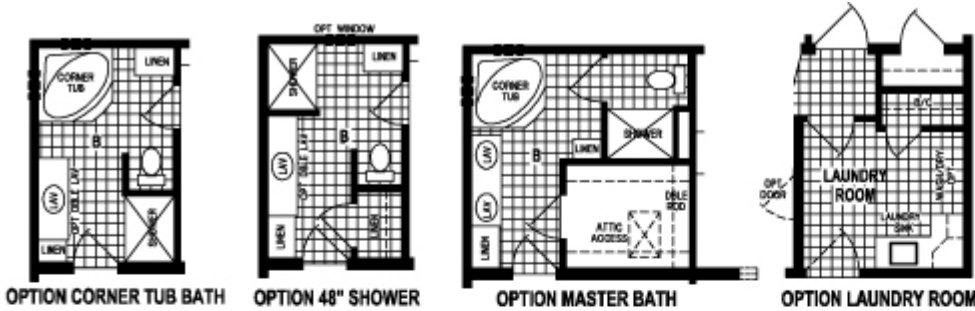

Lincoln Homes
 QUALITY BUILT ON EXPERIENCE

Model #C615MA
 1660 square feet
 3 beds, 2 baths

PRICE INCLUDES:
 Delivery
 Installed on your basement
 Blueprints
 Post jacks
 Basement stairs
 Tax

Model #C615MA

1660 square feet

3 beds, 2 baths

Lincoln Homes

QUALITY BUILT ON EXPERIENCE

Base Price**\$93,732****This home displays the following options:**

9' Flat Ceiling	\$1,200
2 Tier Accent Ceiling - DR	\$250
Decorator Wall REPL STD Stairwell Wall	\$395
Shelf w/Eyeball Light on Foyer, w/ ceramic shelf	\$200
Radius Window - LR/DS	\$895
3 1/2" Lineals - All WDS except Radius - 7	\$210
3 1/2" Lineals - Patio Door	\$50
1/2" Rebond Carpet Pad	\$100
Ship Loose 7' Carpet for Stairwell	\$161
1 Painted Wall - Deco Wall Only & Accent Ceiling	\$200
Wire/Dual Switch LR Paddle Fan Center	\$50
Dual Switch Bath Vent/Lights - 2	\$20
Exterior Phone Interface & 3 Jacks	\$110
TV Jacks - 3	\$50
Can Lights Upgrade From Surface Lights - 4	\$240
Décor Light for Stairwell upgrade + extra light	\$30
Entry Chandelier Upgrade	\$75
Can Light Over MBATH Oval Tub	\$60
Extra patio Light at F. Door	\$40
Dual Purpose Smoke Detectors - 5	\$275
3-Way Switch BR1	\$15
Gem-Loc Edging Util Base	\$80
Raised Oak Cabinet Doors - Std Cabs	\$730
Full Wall Ceramic w/Deco Accent - Kit	\$420
Gem-Loc Edging -Kit	\$260
GE Appliance Pkg 1, white	\$2,885
Slide-out Wastebasket in Island	\$90
Gooseneck Faucet - Chrome	\$175
Gem-Loc Edging M. Bath	\$50
Gem-Loc Edging H. Bath	\$30
Deluxe Bath w/Corner Tub	\$350
Deck Tub Repl Corner Tub	\$50
Ceramic B Splash, Edge & Top	\$300
Hinged Shower Door	\$70
Fire Door - Rear Door	\$45
Steel/8 Panel Arched Glass Fr. Door	\$275
Vinyl Patio Door - DR	\$475
Vert. Blind at Patio Door - DR	\$115
Wood Valance at Patio Door - DR	\$50
Credit 1-DR WD	-\$75
Extra H. Bath WD	\$210
Draperies	\$510
Oak Window Sills - KIT & LR	\$100
Hardwood Trim Pkg	\$995
Hardwood Base Trim - KIT	\$60
Gem-Loc Edging - Credenza	\$50